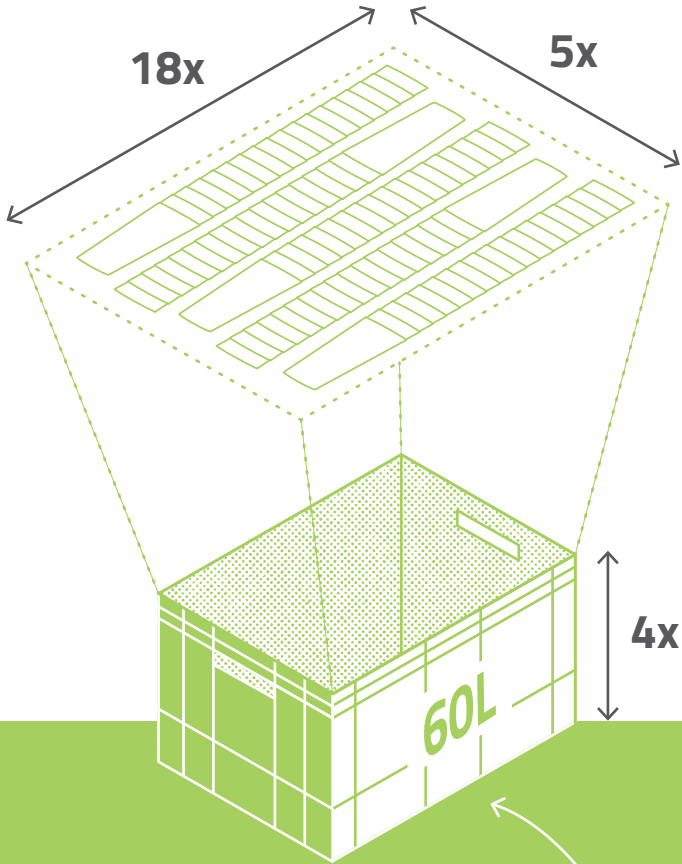

360x

**Bacardi 33cl**

[R-FC-PP-033-BAC]

How to arrange the reusable cups into the box