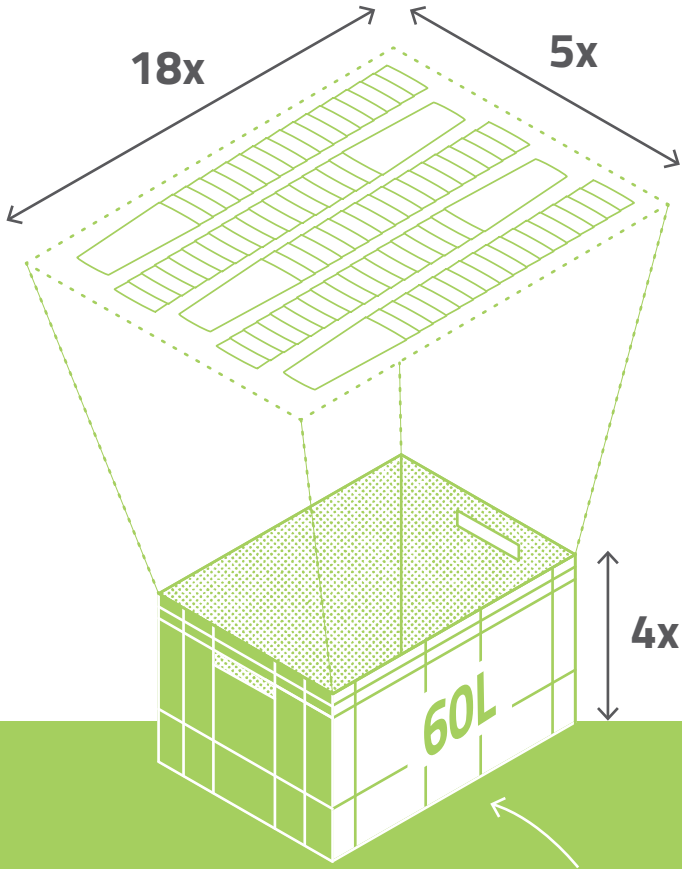

360x

## Eristoff 33cl

[R-FC-PP-033-ERI]

How to arrange the reusable cups into the box