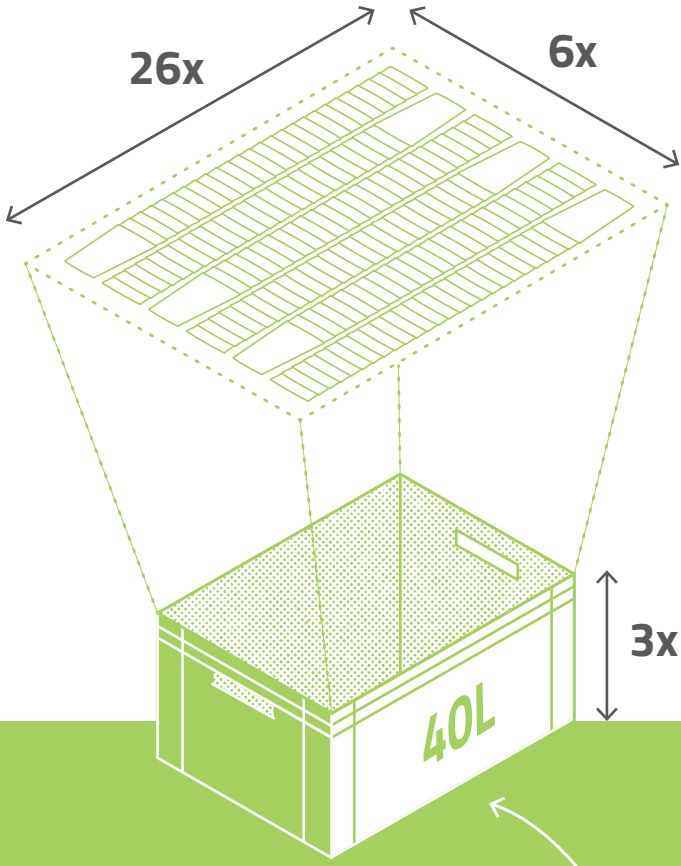

468x

## Festival cup 15cl

[R-FC-PP-150-BX]

How to arrange the reusable cups into the box