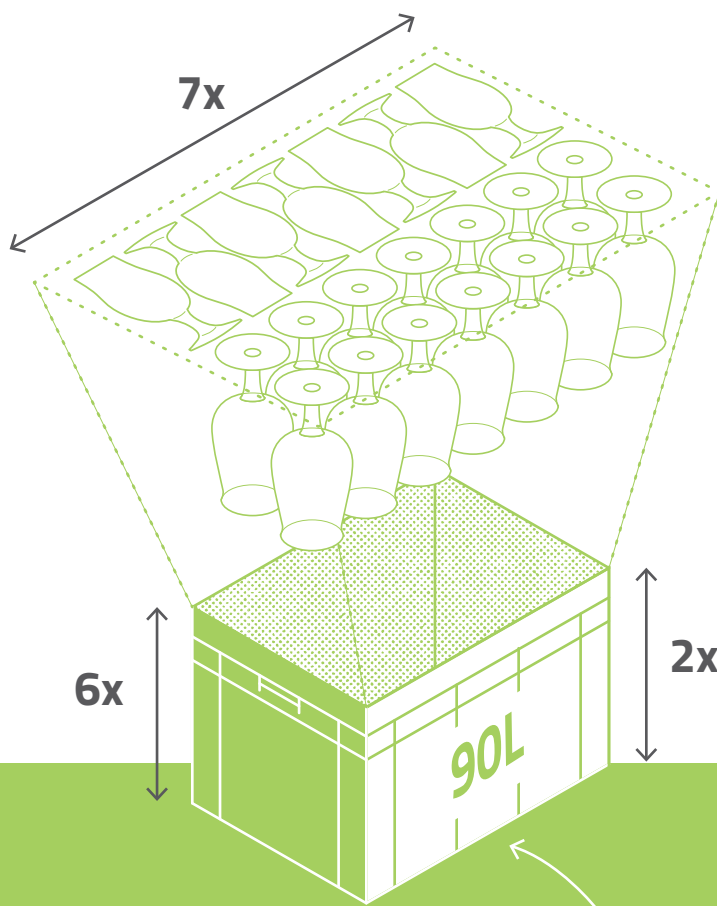

## Strong Beer 25cl

[R-FC-TT-515]

How to arrange the reusable cups into the box