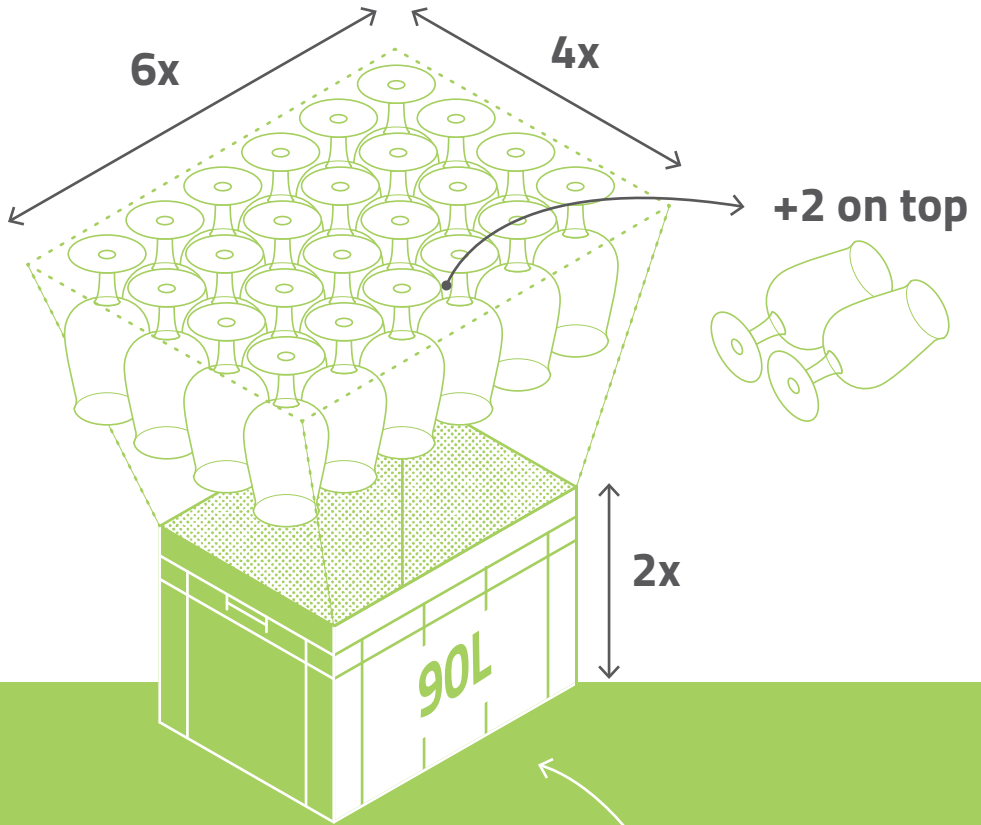

50x

## Strong Beer 33cl

[R-FC-TT-516]

How to arrange the reusable cups into the box