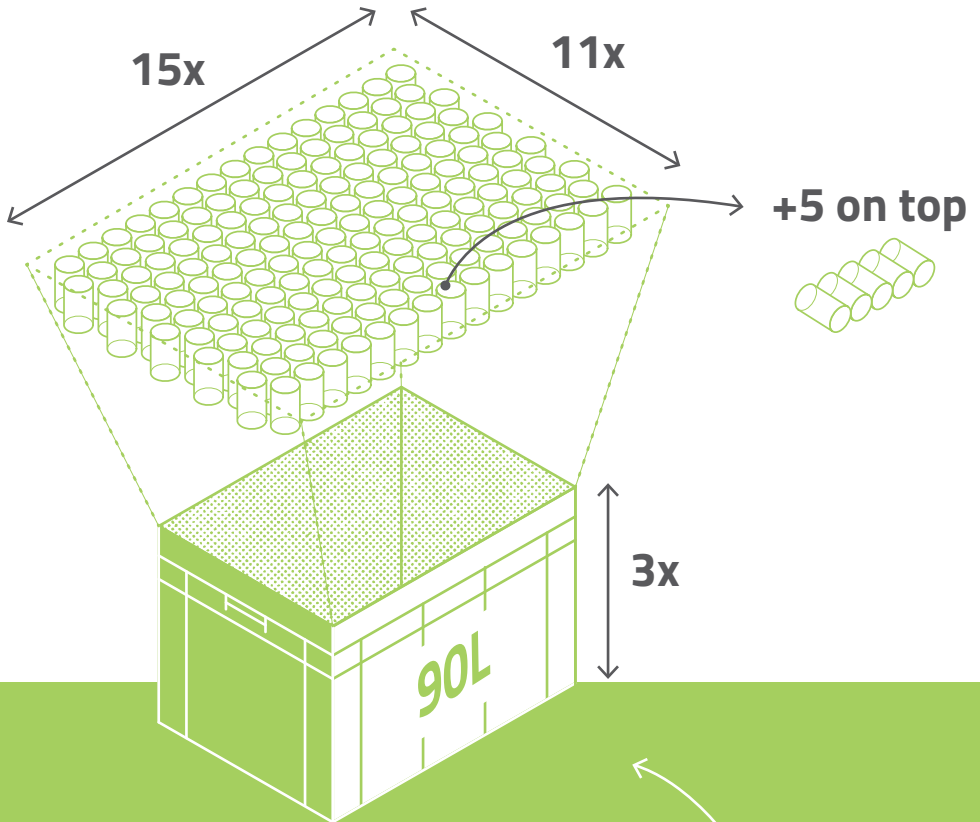

500x

Shot 5cl

[R-FC-PC-008]

How to arrange the reusable cups into the box