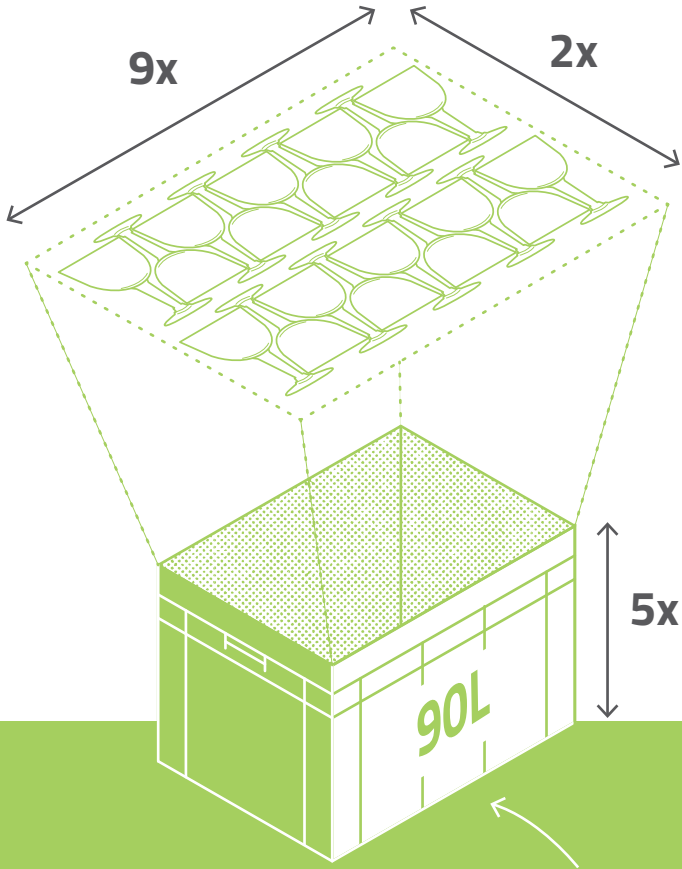

90x

Westmalle 25cl

[R-FC-TT-496]

How to arrange the reusable cups into the box