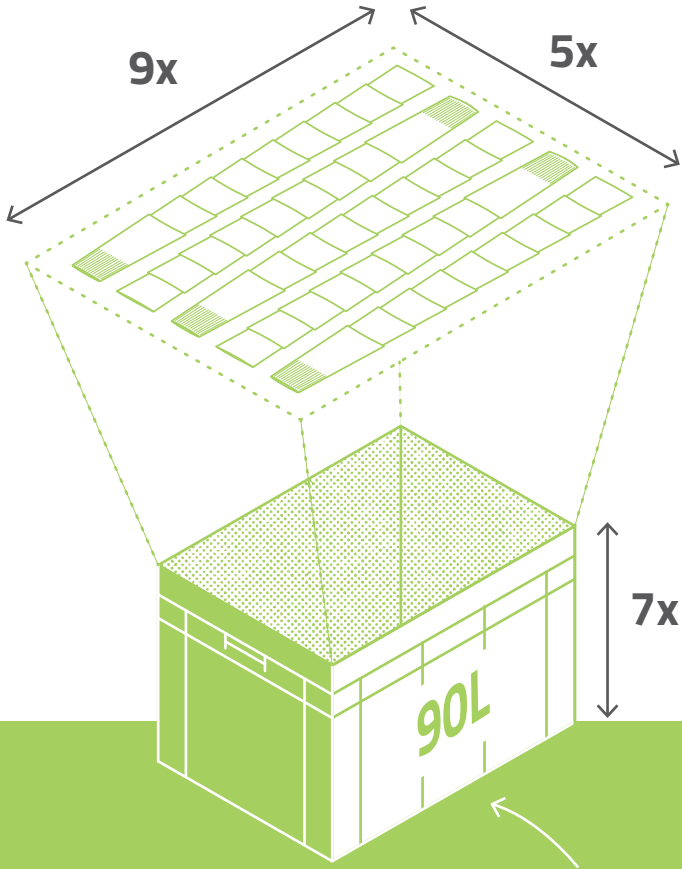

315x

## Classic Beer

[R-FC-TT-512]

How to arrange the reusable cups into the box